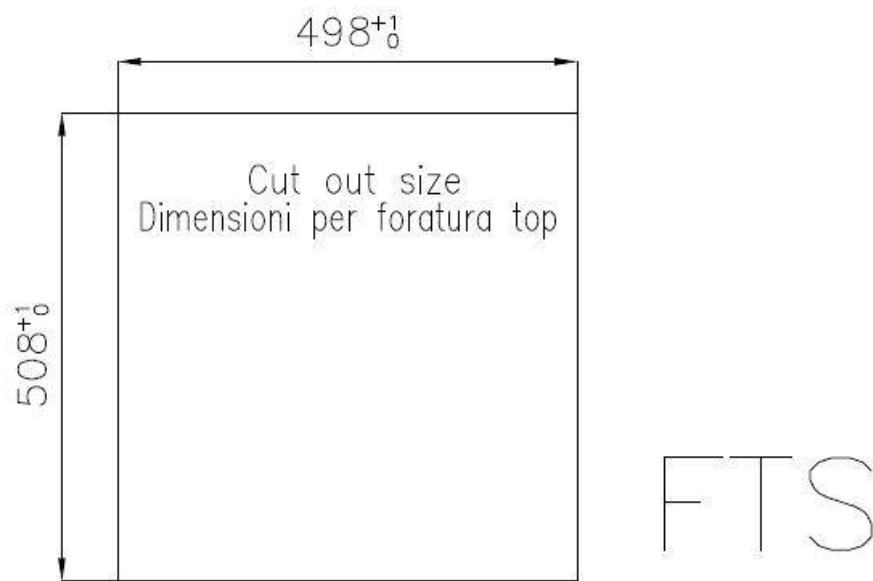

Lavello serie KE cod. 2264/050