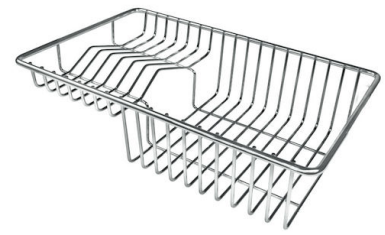

## OPTIONAL ACCESSORIES

**CUVETTE PERFOREE INOX**

A154 F00

\* only in combination with the accessory  
A644 F04

**CUVETTE PLASTIQUE BLANCHE**

A153 A00

**GRILLE POR.ASSIETTES INOX  
mm214x379**

A100 C03

\* only in combination with the accessory  
A644 A01

**GRILLE PORTE-ASSIETTES INOX  
250x425**

A100 B01

**GRILLE PORTE-ASSIETTES INOX  
25x35**

A100 A54

\* only in combination with the accessory  
A644 F04