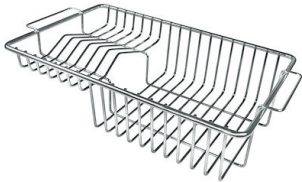

## OPTIONAL ACCESSORIES

**CUVETTE PERFOREE INOX**

A154 F00

\* only in combination with the accessory  
A644 F04

**CUVETTE PLASTIQUE BLANCHE**

A153 A00

**GRILLE POR.ASSIETTES INOX  
mm214x379**

A100 C03

\* only in combination with the accessory  
A644 A01

**GRILLE PORTE-ASSIETTES INOX  
250x425**

A100 B01

**GRILLE PORTE-ASSIETTES INOX  
25x35**

A100 A54

\* only in combination with the accessory  
A644 F04