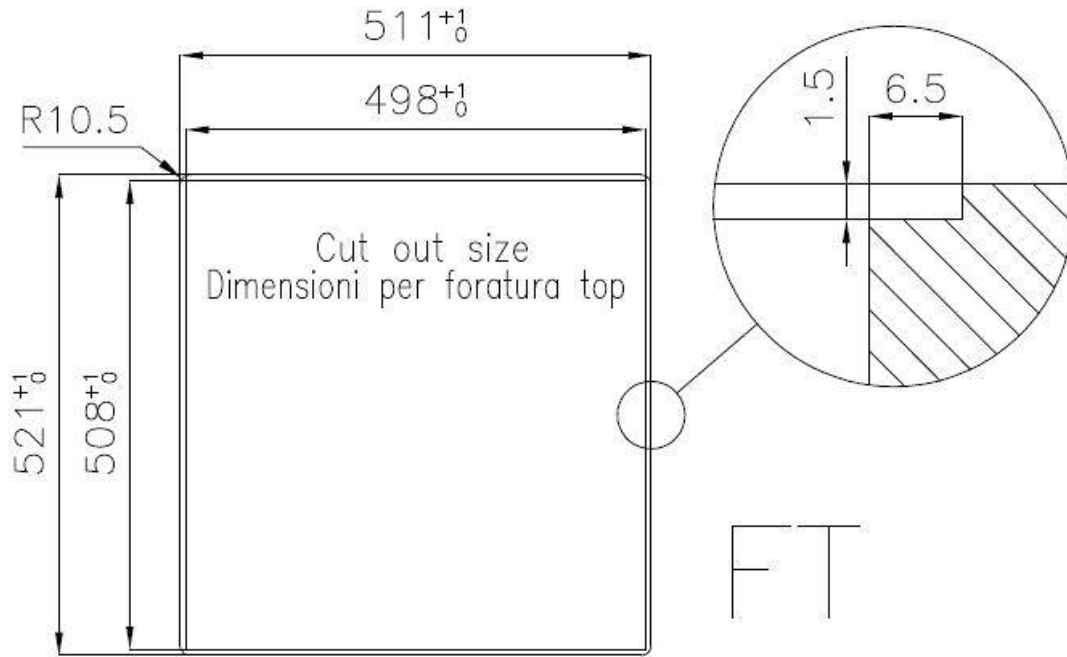

Lavello serie KE cod. 2264/050