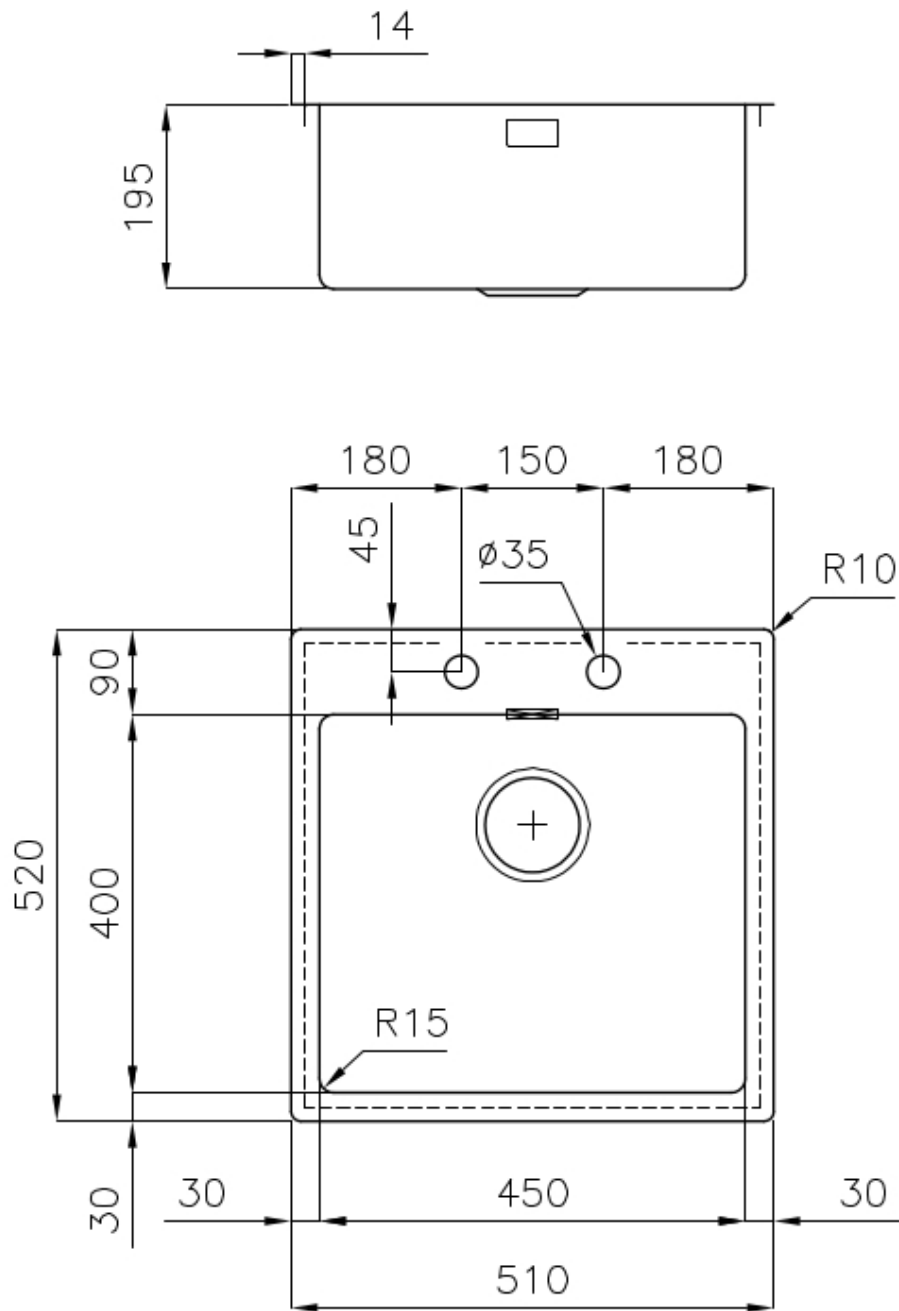

### DETAILS

Edge/Installation Type	Flush-mount   Top-mount
Finish	Foster brushed
Material	AISI 304 stainless steel
Texture	Foster brushed
Base	60 cm
Dimensions	510x520 mm
Standard fittings	Fixing hooks, gasket, drain, overflow and siphon, boxed packing
Mixer holes	2 standard holes
Built-in hole	View technical data sheet

Drainer	No
Width	51 cm
Bowl dimension	450x400mm
Number of bowls	1 bowl
Waste fitting	Drain with automatic PM control

## FEATURES

Automatic waste fitting	The waste-fitting with round remote knob is supplied; a practical accessory which makes it unnecessary to get wet in order to drain the water from the bowl.
Basket 3,5" waste fitting	The drain is equipped with a large 3.5" drain, with the practical basket cap that prevents the discharge of solid parts.
Deep bowls	This bowls reach an important depth, over 20 cm, thanks to the advanced production technology, that can be offer great capiciency and practicity in all the washing operations.
Double mixer hole	The large tap counter is already fitted with a series of 2 tap holes. In the second hole it is possible to install the remote control of the automatic drain or, alternatively, a practical soap dispenser.
High thickness	1mm thick steel. A significant thickness, which guarantees the maximum sturdiness and durability.
Perimetral overflow	The overflow is always a security on the Foster sinks that prevents the overflow of water in case of oversights. The perimeter drain solution improves aesthetics thanks to its square and essential shape.
Small radius	Bowls with squared shapes with a modern design and an increased capacity, for a minimal aesthetics connected with an extreme practicity.

## Lavello serie KE cod. 2264/050